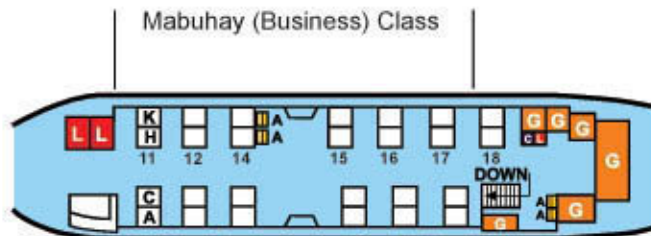

B747-400

UPPER DECK

LEGEND

- G** GALLEY
- L** LAVATORY
- A** CABIN ATTENDANT
- C** CLOSET

SEATING

Mabuhay (Business) Class	42
Fiesta (Economy) Class	383
TOTAL	425

Note: This seat configuration is being progressively implemented in the B747-400 fleet.