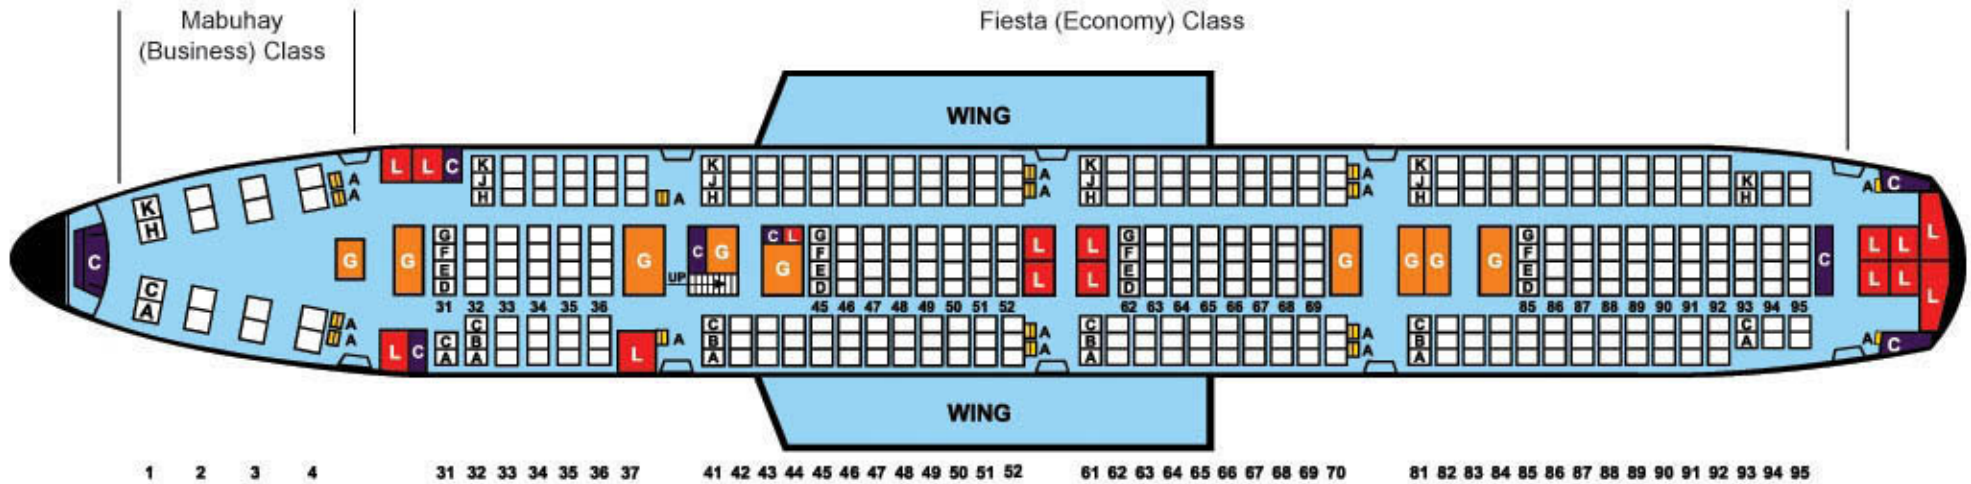

B747-400

UPPER DECK

LEGEND

- G** GALLEY
- L** LAVATORY
- A** CABIN ATTENDANT
- C** CLOSET

SEATING

Mabuhay (Business) Class	42
Fiesta (Economy) Class	383
TOTAL	425

Note: This seat configuration is being progressively implemented in the B747-400 fleet.